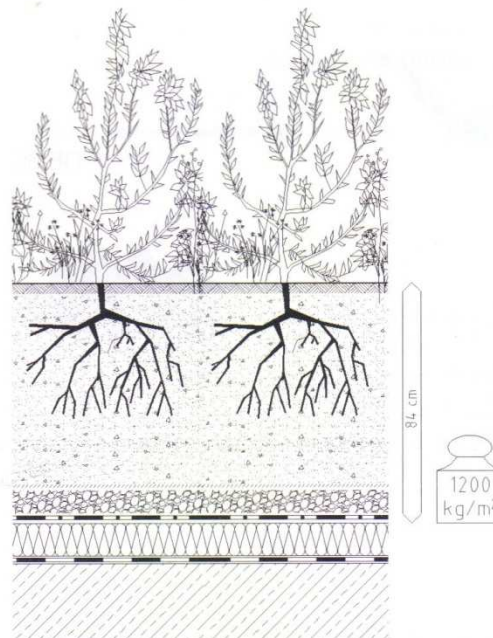

Saturated weight: c. 150 kg/m²
Total height: c. 120 mm

SIMPLE INTENSIVE ROOF-GARDEN SET **DIADEM-350**

- Vegetation
Grasses-Shrubs-Small Trees
- Multi-layered Intensive Substrate
- VLF-200 Filter Fleece
- DiaDrain-40 Drainage and Reservoir Board
- VLS-500 Protective and Reservoir Fleece

Saturated weight: c. 350 kg/m²
Total height: c. 300 mm

INTENSIVE ROOF-GARDEN SET **DIADEM-750**

- Vegetation
Shrubs-Small Trees-Lawns-Trees
- Multi-layered Intensive Substrate
- VLF-200 Filter Fleece
- DiaDrain-60 Drainage and Reservoir Board
- VLS-800 Protective and Reservoir Fleece

Saturated weight: c. 750 kg/m²
Total height: c. 560 mm

UNDERGROUND GARAGE ROOF-GARDEN SET **DIADEM-1200**

- Vegetation
Shrubs-Small Trees-Lawns-Trees
- Multi-layered Intensive Substrate
- VLF-150 Filter Fleece
- Garda-25/30 Drainage and Protection Mat

Saturated weight: c. 1200 kg/m²
Total height: c. 840 mm