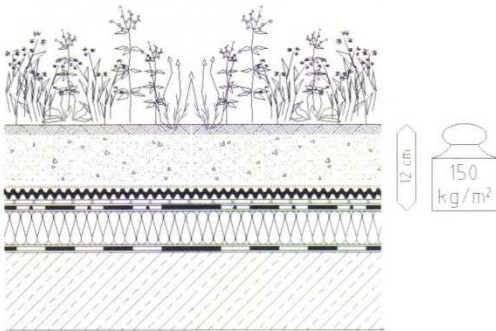

EXTENSIVE ROOF-GARDEN SET **DIADEM-150**

- Vegetation
Sedums-Herbs-Grasses
- Multi-layered Extensive Substrate
- VLF-150 Filter Fleece
- DiaDrain-25 Drainage and Reservoir Board
- VLU-300 Protective Fleece

Saturated weight: c. 150 kg/m²
Total height: c. 120 mm

SIMPLE INTENSIVE ROOF-GARDEN SET **DIADEM-350**

- Vegetation
Grasses-Shrubs-Small Trees
- Multi-layered Intensive Substrate
- VLF-200 Filter Fleece
- DiaDrain-40 Drainage and Reservoir Board
- VLS-500 Protective and Reservoir Fleece

Saturated weight: c. 350 kg/m²
Total height: c. 300 mm

INTENSIVE ROOF-GARDEN SET **DIADEM-750**

- Vegetation
Shrubs-Small Trees-Lawns-Trees
- Multi-layered Intensive Substrate
- VLF-200 Filter Fleece
- DiaDrain-60 Drainage and Reservoir Board
- VLS-800 Protective and Reservoir Fleece

Saturated weight: c. 1200 kg/m²
Total height: c. 840 mm