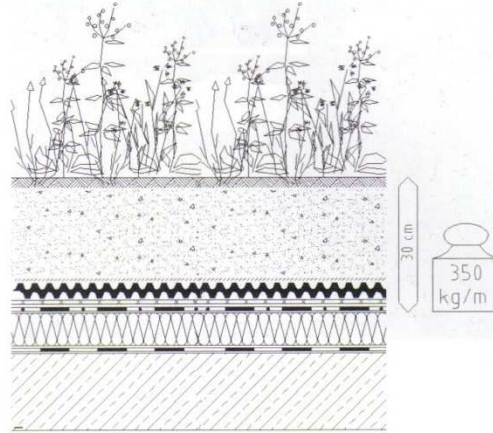

Saturated weight: c. 150 kg/m²
Total height: c. 120 mm

SIMPLE INTENSIVE ROOF-GARDEN SET **DIADEM-350**

- Vegetation
Grasses-Shrubs-Small Trees
- Multi-layered Intensive Substrate
- VLF-200 Filter Fleece
- DiaDrain-40 Drainage and Reservoir Board
- VLS-500 Protective and Reservoir Fleece

Saturated weight: c. 350 kg/m²
Total height: c. 300 mm

INTENSIVE ROOF-GARDEN SET **DIADEM-750**

- Vegetation
Shrubs-Small Trees-Lawns-Trees
- Multi-layered Intensive Substrate
- VLF-200 Filter Fleece
- DiaDrain-60 Drainage and Reservoir Board
- VLS-800 Protective and Reservoir Fleece

Saturated weight: c. 750 kg/m²
Total height: c. 560 mm

UNDERGROUND GARAGE ROOF-GARDEN SET **DIADEM-1200**

- Vegetation
Shrubs-Small Trees-Lawns-Trees
- Multi-layered Intensive Substrate
- VLF-150 Filter Fleece
- Garda-25/30 Drainage and Protection Mat

Saturated weight: c. 1200 kg/m²
Total height: c. 840 mm