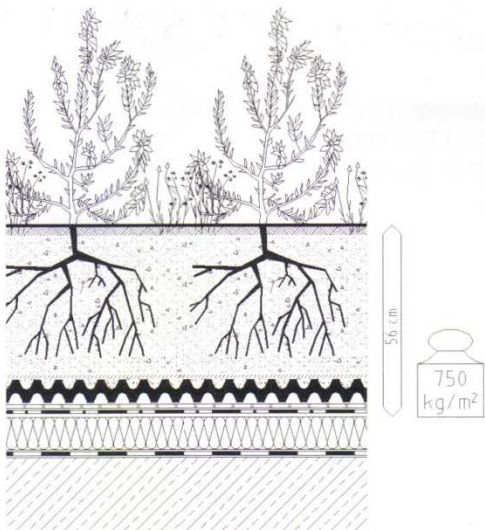

Saturated weight: c. 150 kg/m²
Total height: c. 120 mm

SIMPLE INTENSIVE ROOF-GARDEN SET **DIADEM-350**

- Vegetation
Grasses-Shrubs-Small Trees
- Multi-layered Intensive Substrate
- VLF-200 Filter Fleece
- DiaDrain-40 Drainage and Reservoir Board
- VLS-500 Protective and Reservoir Fleece

Saturated weight: c. 350 kg/m²
Total height: c. 300 mm

INTENSIVE ROOF-GARDEN SET **DIADEM-750**

- Vegetation
Shrubs-Small Trees-Lawns-Trees
- Multi-layered Intensive Substrate
- VLF-200 Filter Fleece
- DiaDrain-60 Drainage and Reservoir Board
- VLS-800 Protective and Reservoir Fleece

Saturated weight: c. 750 kg/m²
Total height: c. 560 mm

UNDERGROUND GARAGE ROOF-GARDEN SET **DIADEM-1200**

- Vegetation
Shrubs-Small Trees-Lawns-Trees
- Multi-layered Intensive Substrate
- VLF-150 Filter Fleece
- Garda-25/30 Drainage and Protection Mat

Saturated weight: c. 1200 kg/m²
Total height: c. 840 mm